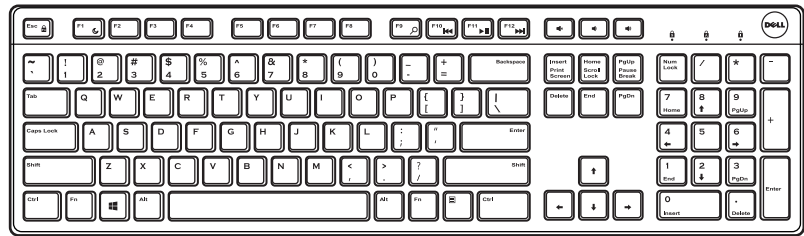

Dell KM636

Wireless Keyboard and Mouse

Quick Start Guide